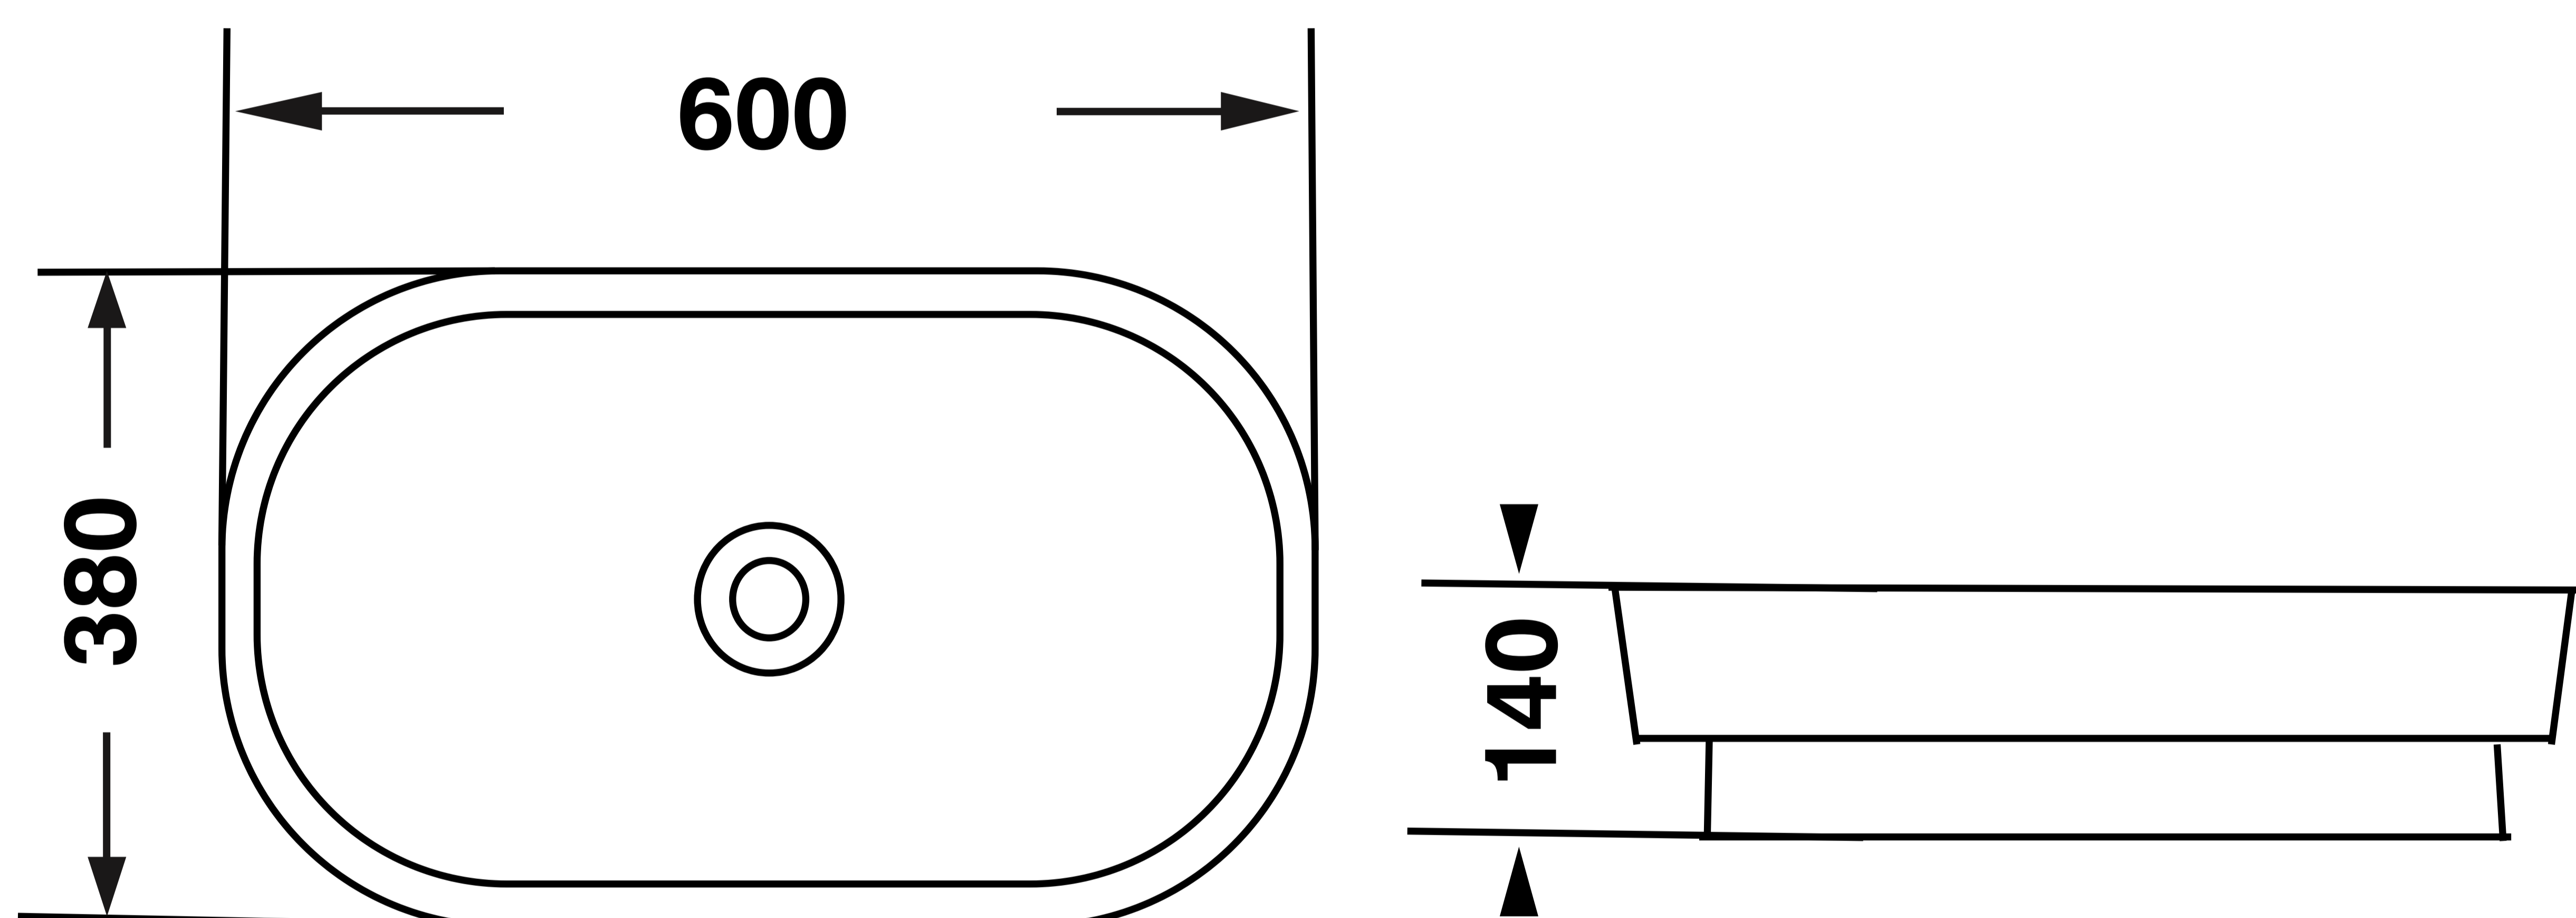

Table Mounted Wash Basin

Product Code : 1787

Technical Drawing

All dimension are in **mm**